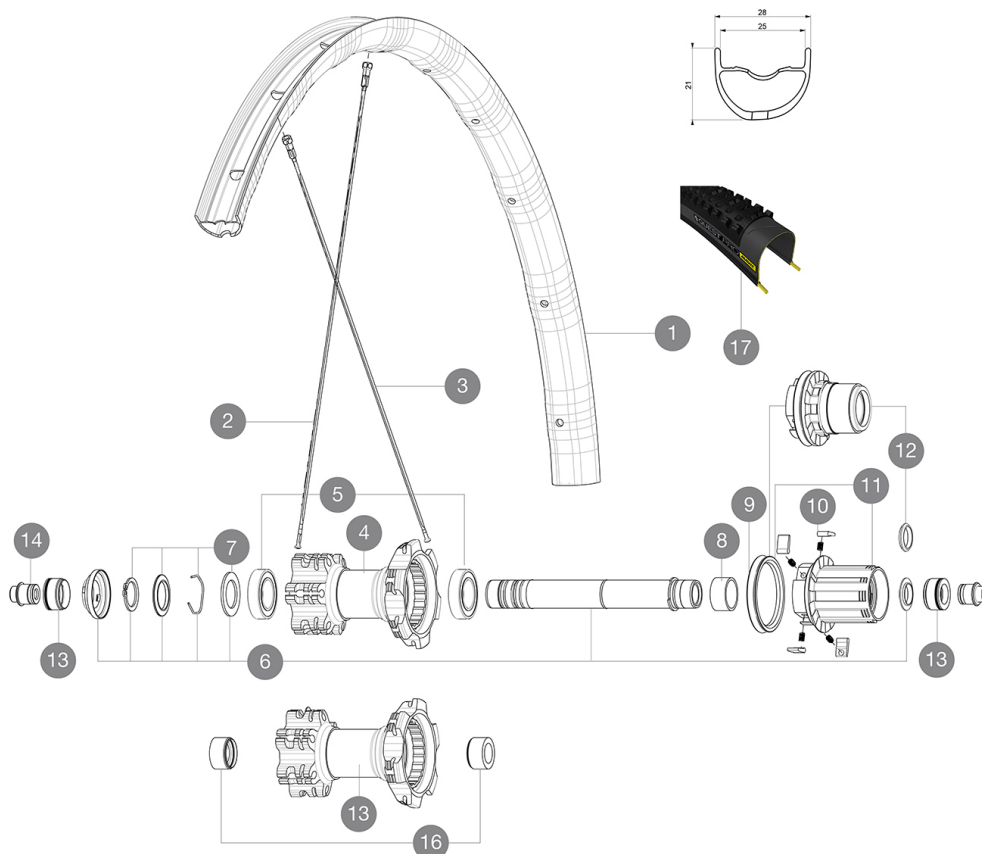

ASTM CATEGORY 3 : offroad with jumps less than 61cm  
Recommended weight limit : 120kg  
Recommended tire sizes: 35 mm to 69 mm (1.4" to 2.7")

## RIMS

Ø VALVE HOLE (MM): 6,5 :

1	V3200115	SET Front/Rear rim XA ELITE 27,5" 25TSS blue
1	V3180115	SET Front/Rear rim XA ELITE 27,5" 25TSS green
1	V3160115	SET Front/Rear rim XA ELITE 27,5" 25TSS black

### SPOKES

- **Material** : steel
- **Shape** : straight pull, bladed, double butted
- **Count** : 24 front and rear
- **Lacing** : front and rear crossed 2

### WHEEL WEIGHTS

Wheel weight  
Weight Rear 27.5": 915  
Weight Rear 29": 955